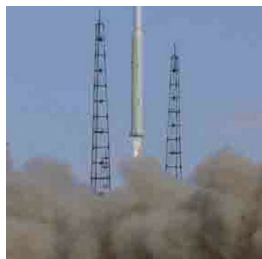

## Scheda Opera

---

jpeg ri02, 2007

**Thomas Ruff**

---

L'Opera

stampa cromogenica, Diasec

---